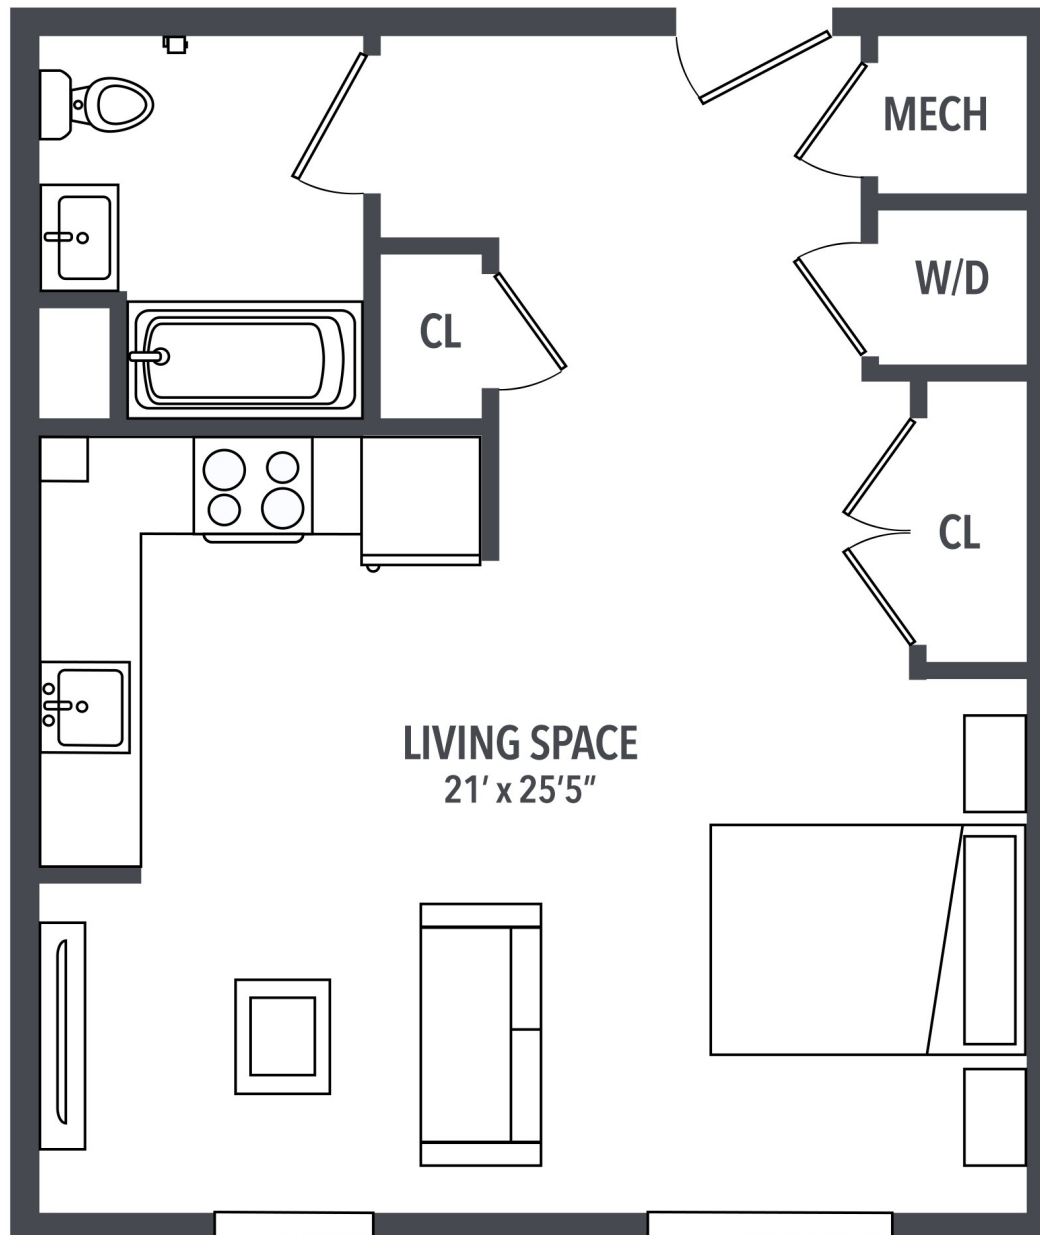

11 LINE

STUDIO

1 BATHROOM

533 SF

416 HIGHLAND AVENUE
ORANGE NJ07050
PEEKCP.COM
975.736.9600